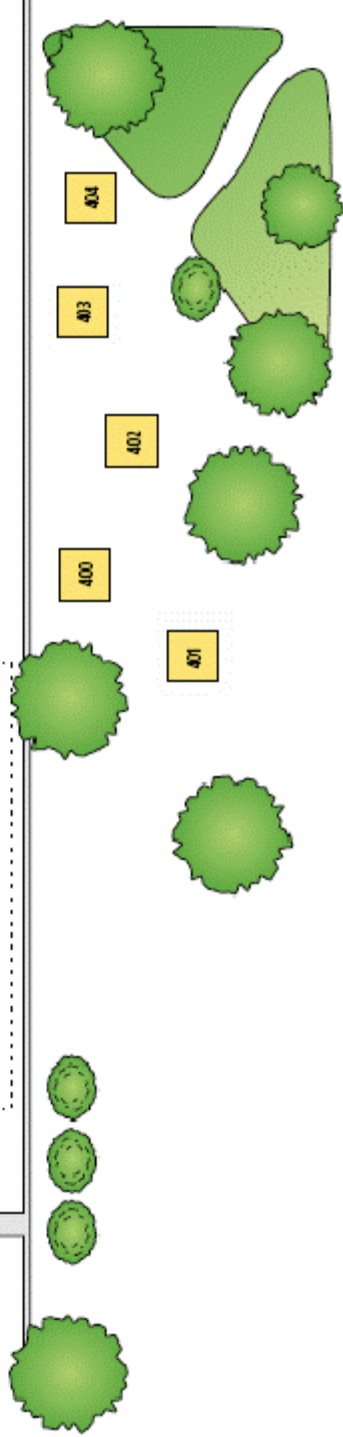

Please note, all producer booths are 10 feet by 10 feet in dimensions.

300	315
301	314
302	313
303	312
304	311
305	310
306	309
307	308

Demo	Info
------	------

Ticket Reader

Parking Booth

PARKING LOT ENTRANCE

200	215
201	214
202	213
203	212
204	211
205	210
206	209
207	208

QUEEN STREET

SPRING GARDEN ROAD